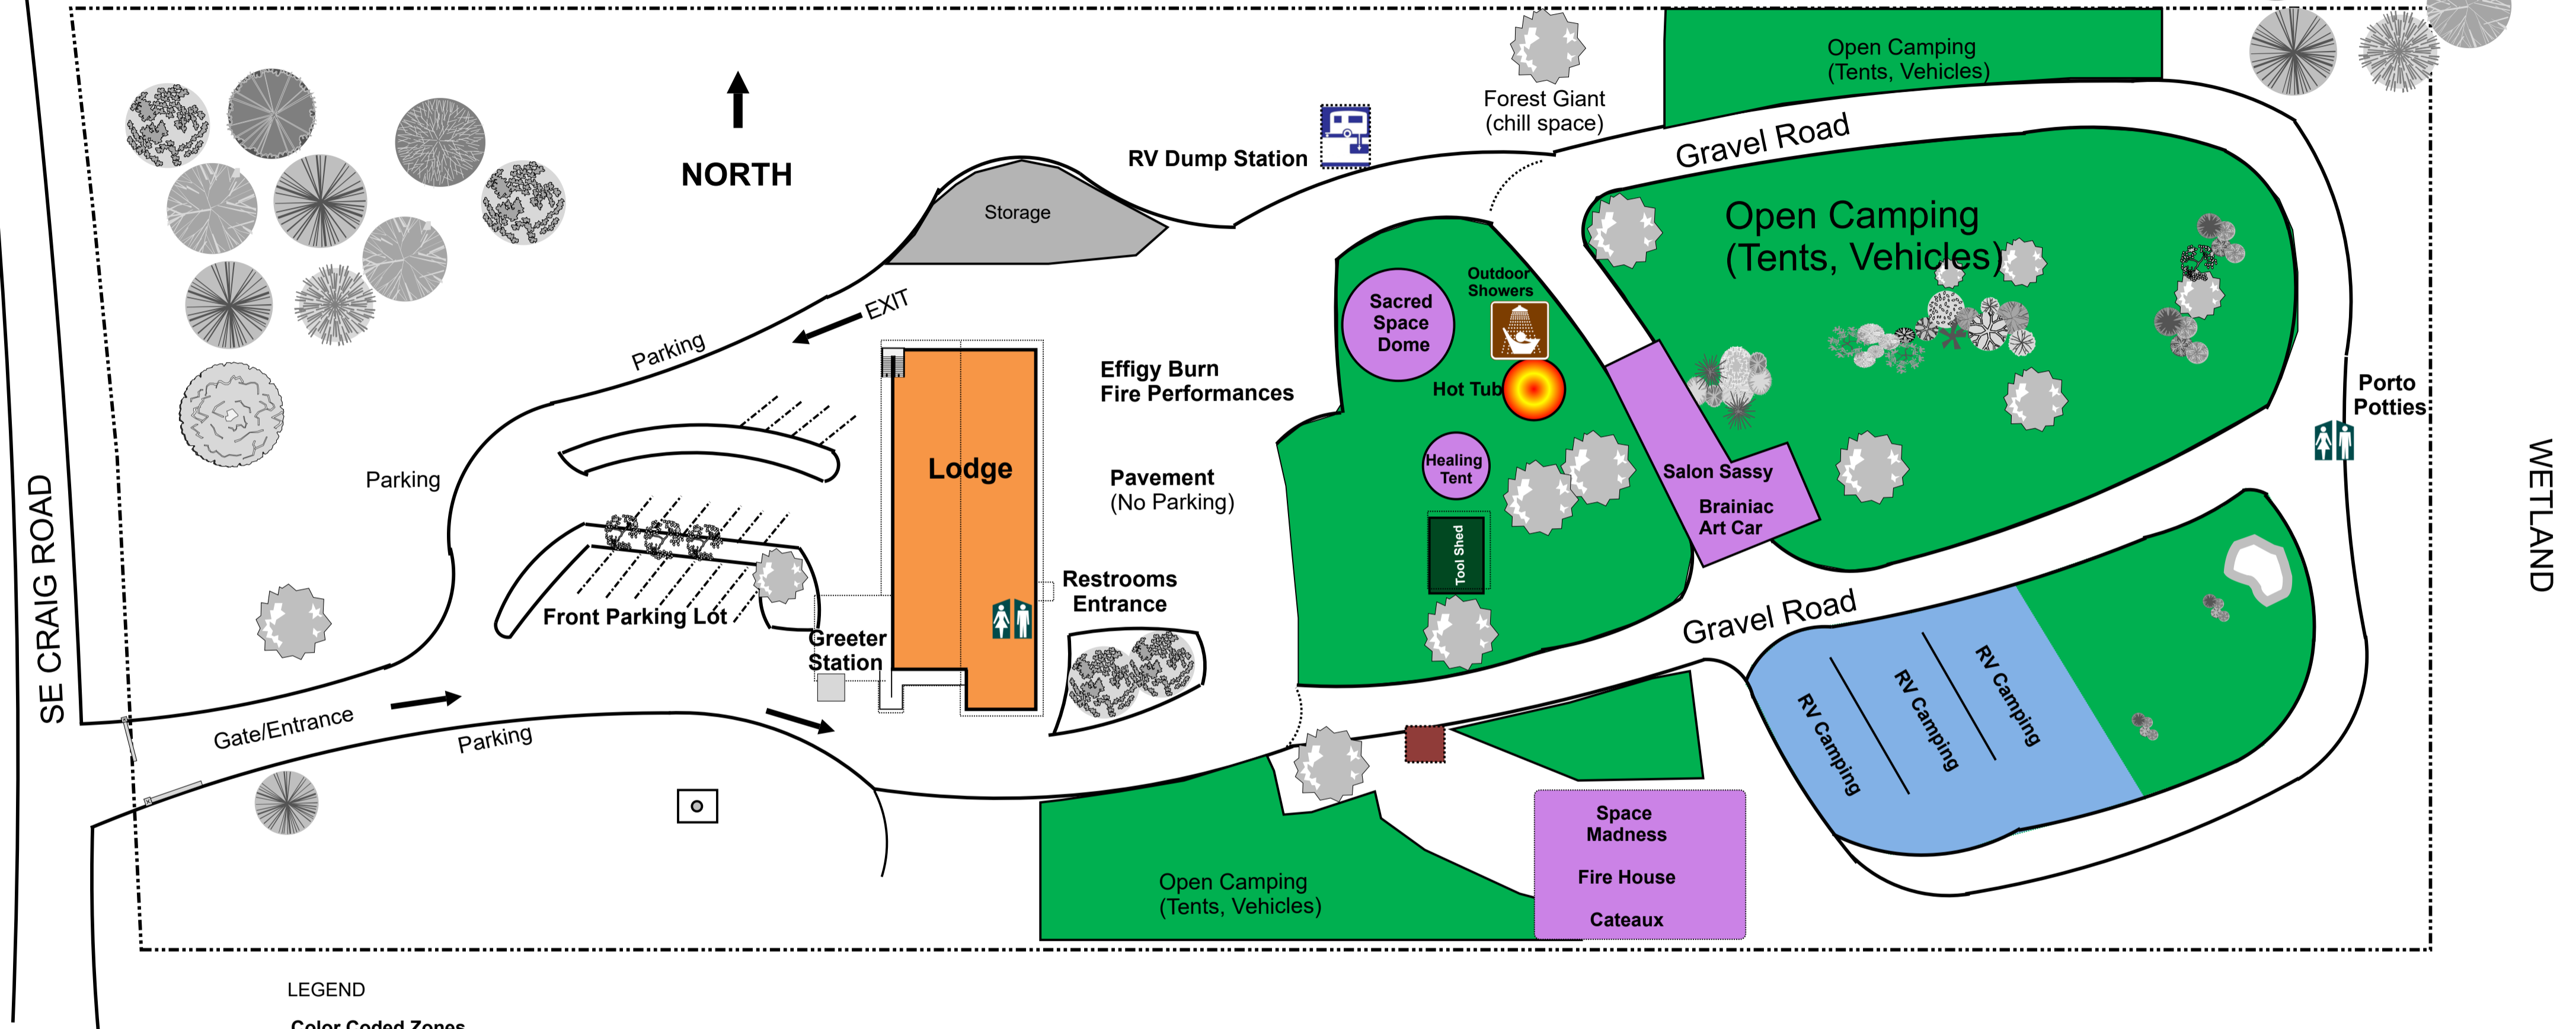

PURR Reimagined! 5 Year Reunion Map

LEGEND

Color Coded Zones

- Theme Areas
- Open Camping (Tent & Vehicle)
- RV Camping
- Lodge

Lower Lodge:

- Underground Stage
- Workshop Areas
- Red Room/Lounges
- Break & Make Corner
- Restrooms

Upper Lodge:

- Temporal Terrace Stage
- Costume Closet
- Pho King Doodle Palace
- Kitchen
- Restrooms

Sacred space Dome:

- Workshop Area
- Chill Space
- Ecstatic Dance

Prancing Unicorn Resort
 741 SE CRAIG RD
 SHELTON, WA 98584